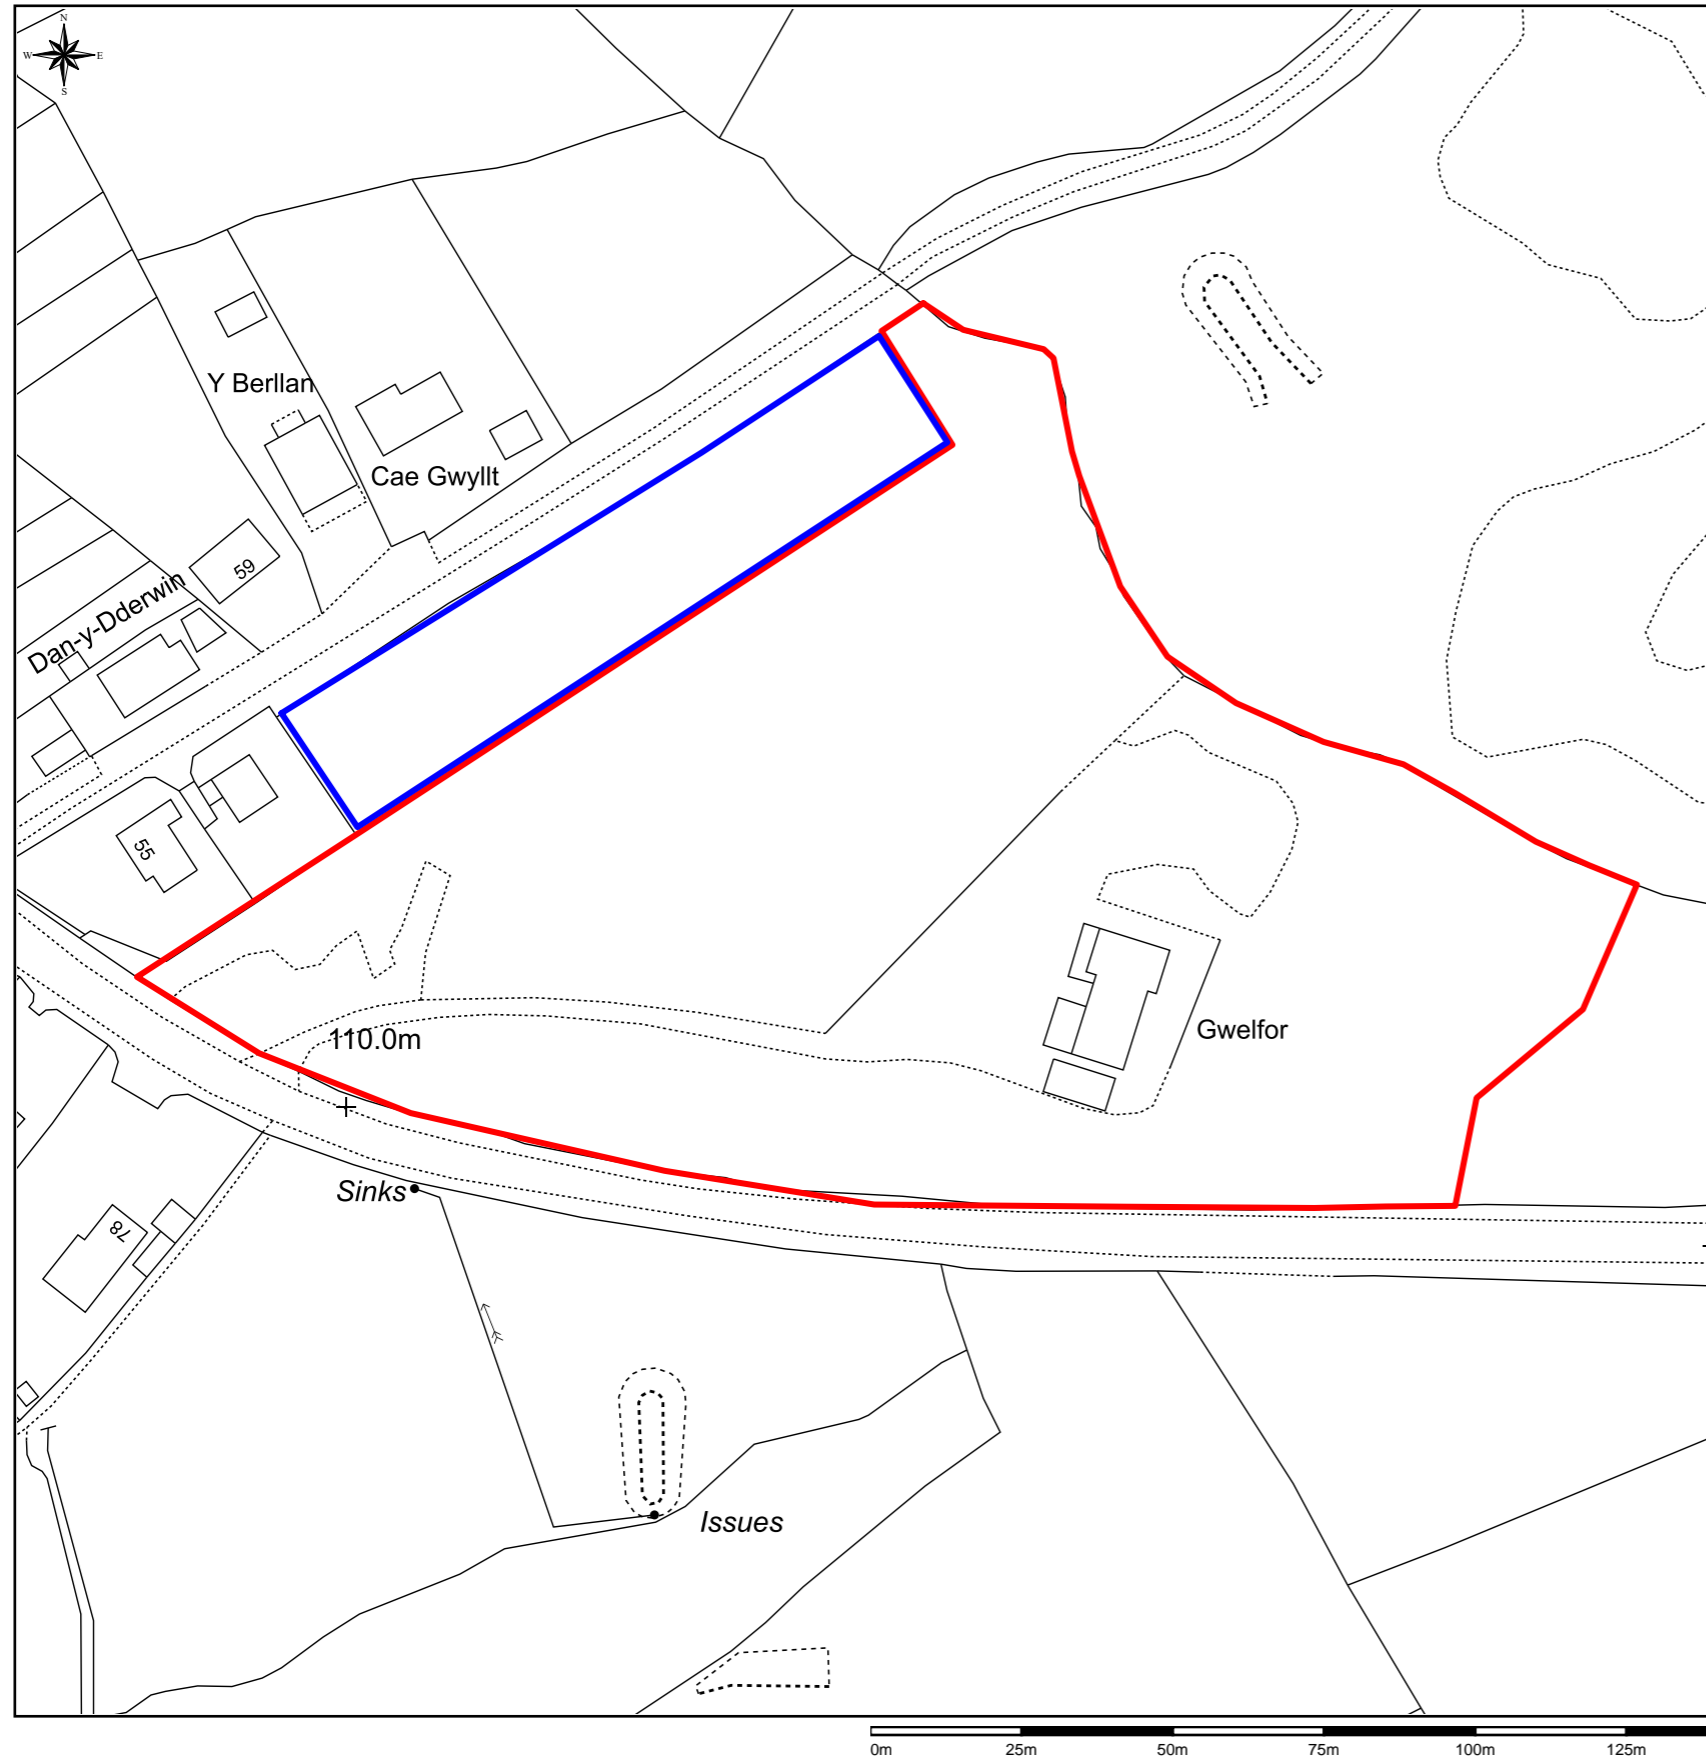

# Gwelfor, Heol Llanelli, Trimsaran, SA17 4AG

**EVANSBANKS**  
PLANNING

This Plan includes the following Licensed Data: OS MasterMap Black and White PDF Location Plan by the Ordnance Survey National Geographic Database and incorporating surveyed revision available at the date of production. Reproduction in whole or in part is prohibited without the prior permission of Ordnance Survey. The representation of a road, track or path is no evidence of a right of way. The representation of features, as lines is no evidence of a property boundary. © Crown copyright and database rights, 2023. Ordnance Survey 0100031673

Scale: 1:1250, paper size: A3

**emapsite**<sup>TM</sup>  
plans

Prepared by: Laura Newcombe, 25-05-2023