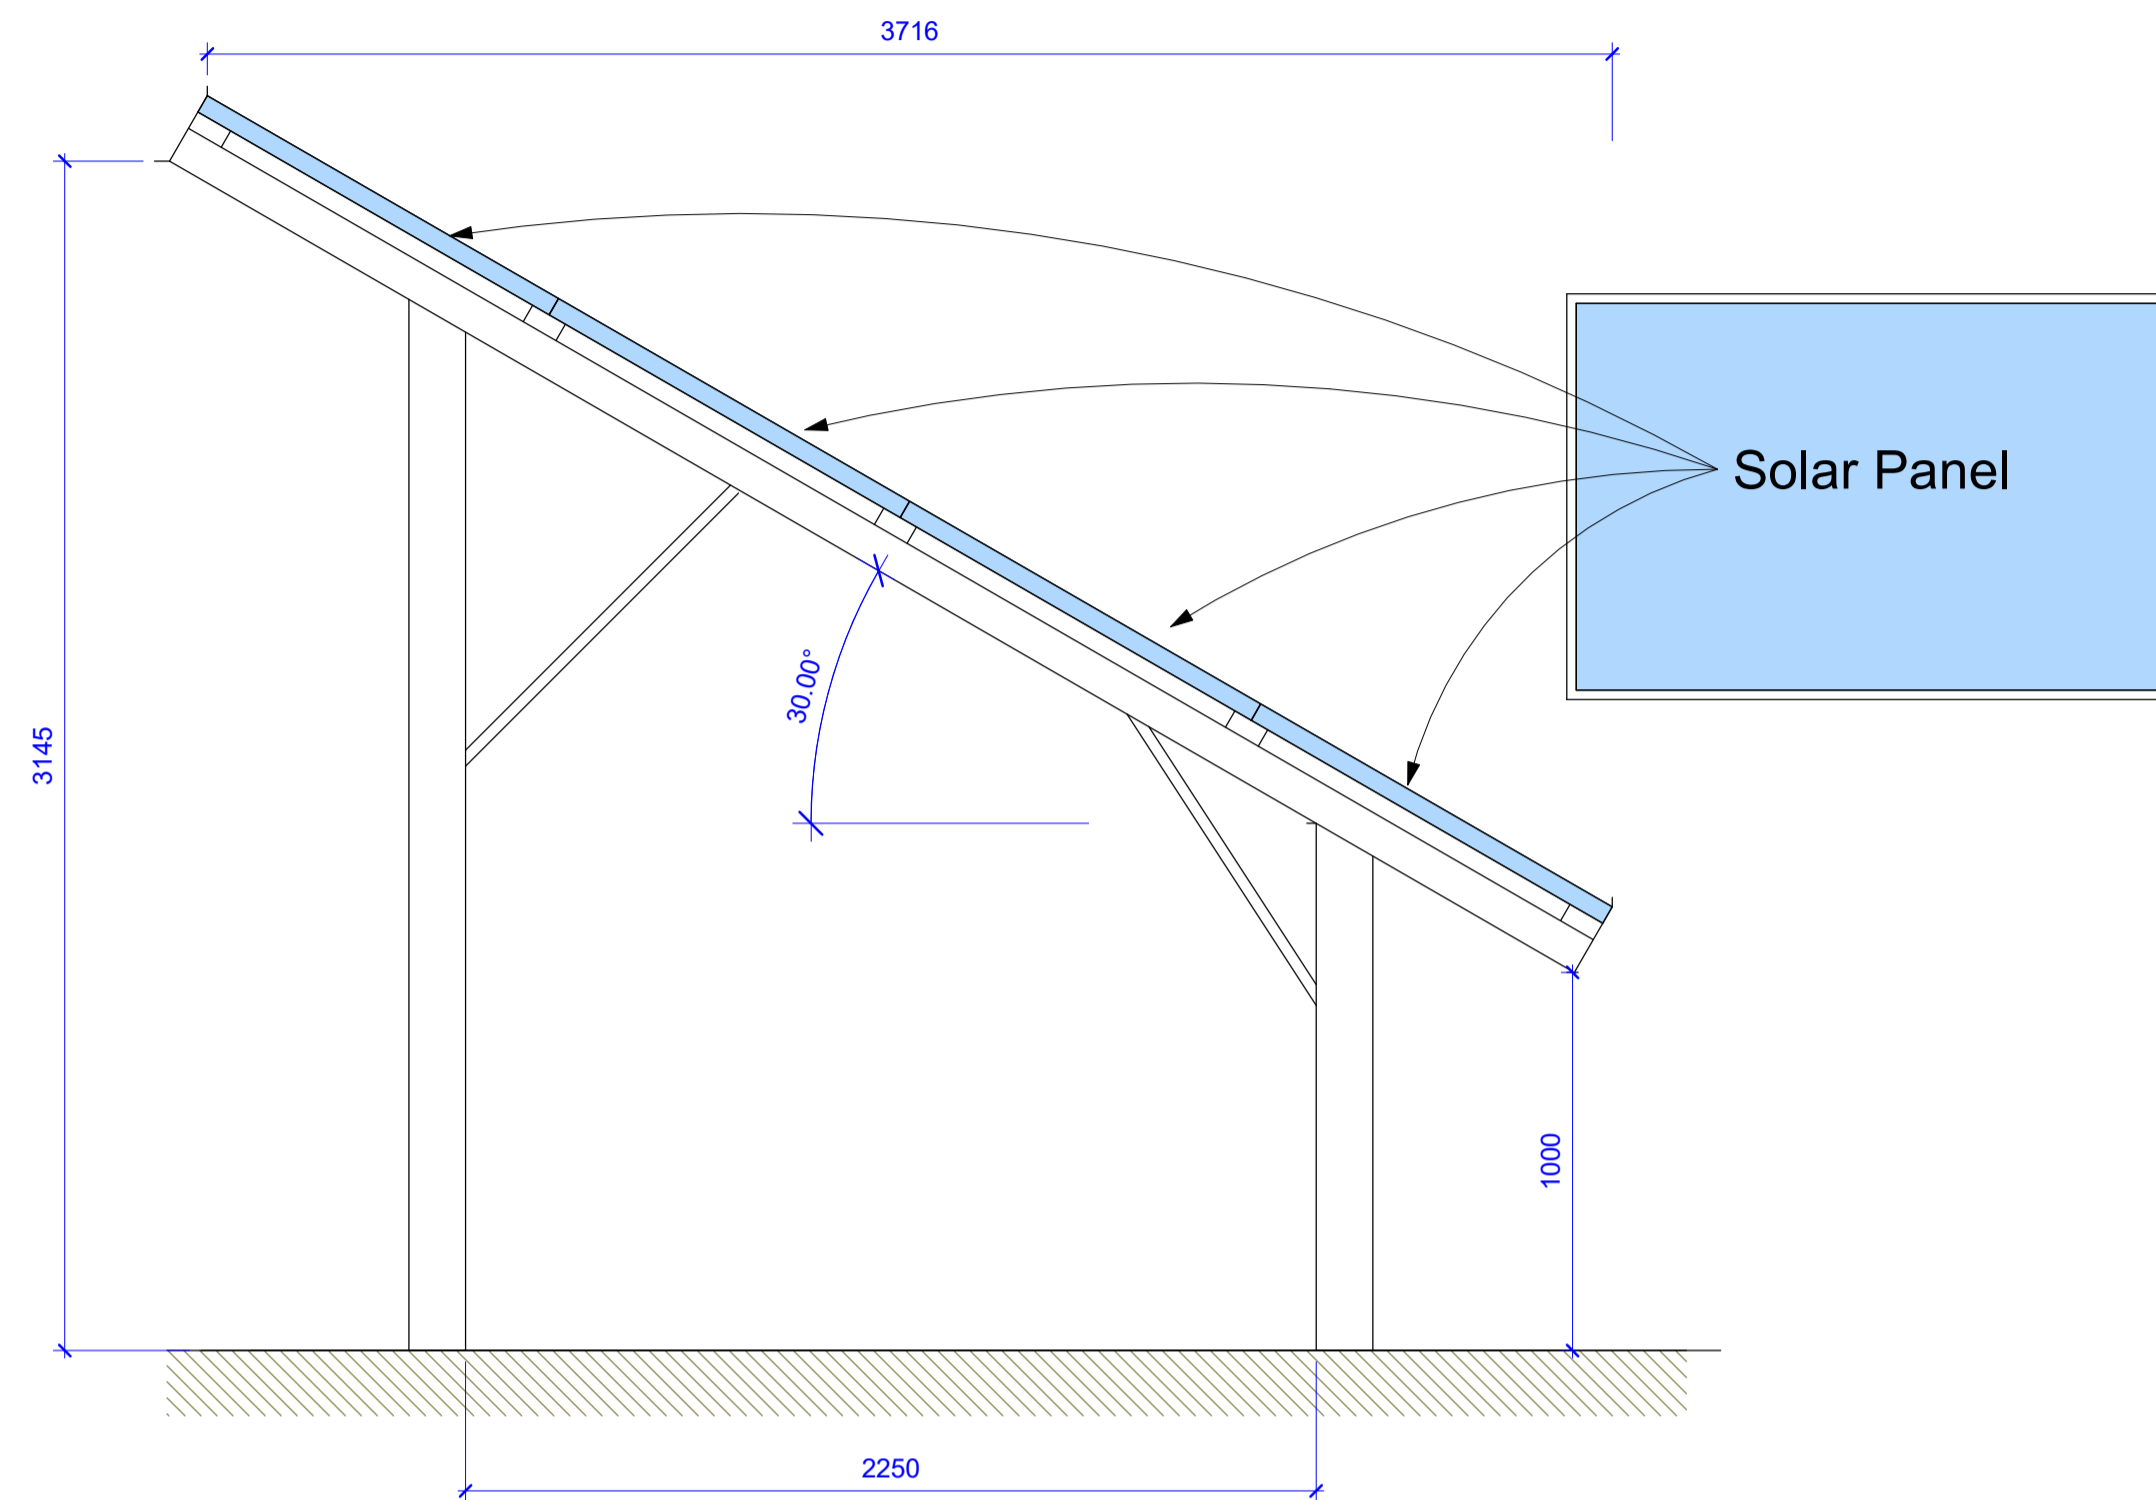

9 Pine tree close
Burry port
Carmarthenshire, SA16 0TF

Telephone
01554833725
07837594671

1 Solar panel stand
1 : 20

2 Solar Panel stand
1 : 50

No.	Description	Date

Proposed Solar Park at
land rear of Pembrey
Road, Kidwelly

Solar Stand

Project number JG001

Date 19/12/2022 Issue Date

Drawn by Author

Checked by Checker

A108

Scale As indicated