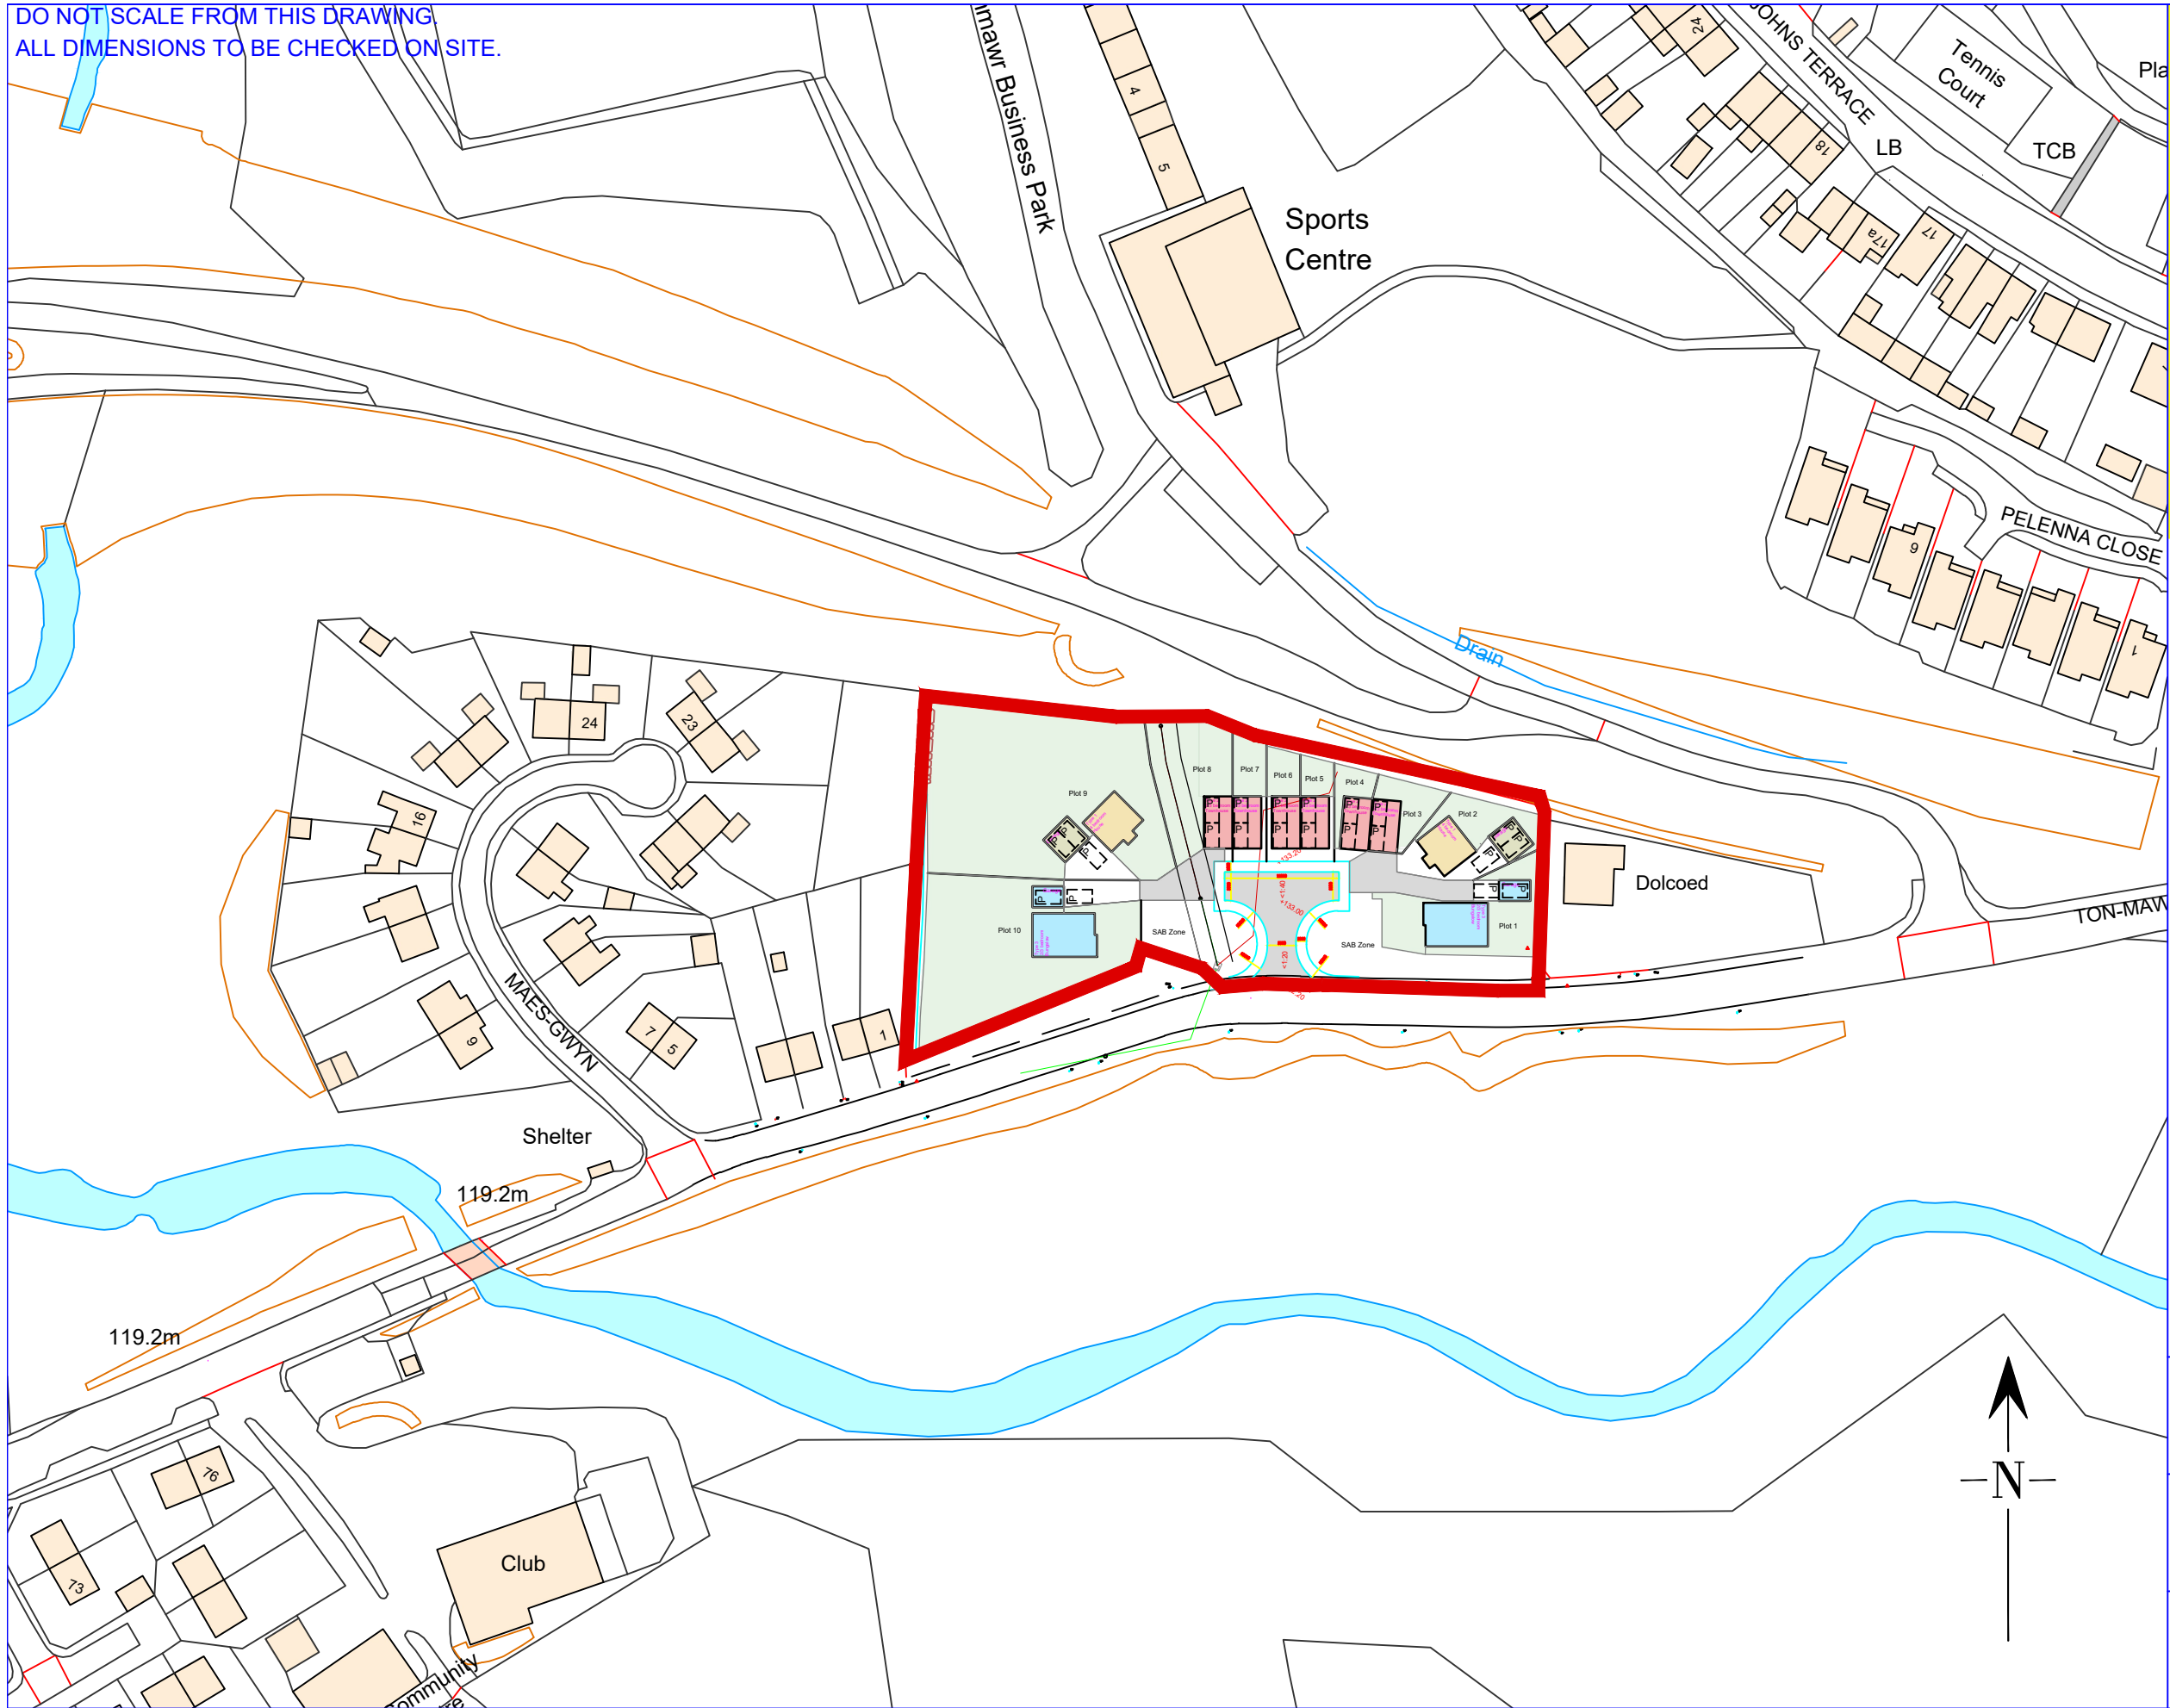

DO NOT SCALE FROM THIS DRAWING
ALL DIMENSIONS TO BE CHECKED ON SITE.

DR Design

Architectural Services

Davies Richards Design Ltd.

Llandeilo - 01558 823351

Mumbles - 01792 347692

E-MAIL - info@daviesrichardsdesign.com

WEB - www.daviesrichardsdesign.com

JOB TITLE :

*Mr. D. John.
Proposed redevelopment
at:
Tonmawr Primary School,
Tonmawr Road,
Port Talbot,
SA12 9UW.*

Do Not Scale From This Drawing

DRAWING TITLE :

Location Plan.

DRAWING STATUS :

Planning.

Original paper size - A3

SCALE :

1:1250.

DRAWN BY :

G.R.R.

DATE :

Feb. '22.

PLAN No

1778-01

REVISION