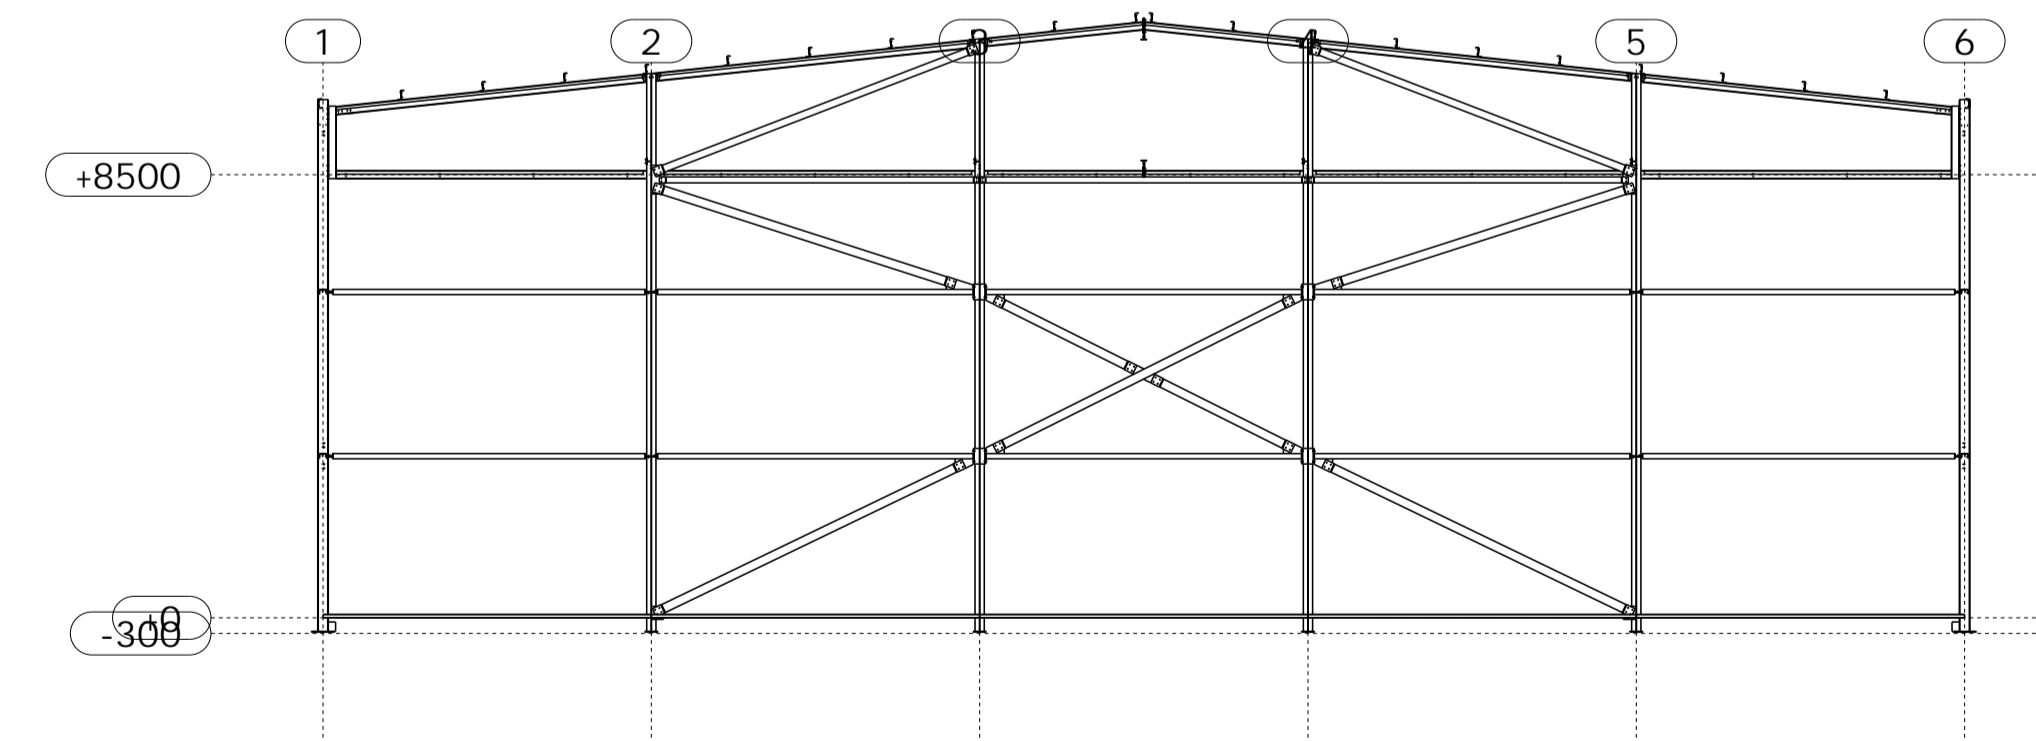

ELEVATION ON GL 1

ELEVATION ON GL 6

ELEVATION ON GL A

ELEVATION ON GL T SIMILAR

REV MARK	REVISION DESCRIPTION	REVISION DATE
 <b>Morgan's of Usk Ltd</b> Woodside Works, Usk, Monmouthshire, NP15 1SS		PUFFIN PRODUCE BOX STORE
<b>DRAWING TITLE</b>	Elevations	
<b>CONTRACT</b>	PUFFIN PRODUCE BOX STORE	
<b>MODELLED BY</b>	MM	<b>ISSUE DATE</b>
<b>CONTRACT NO</b>	8295	<b>SCALE</b> 1:50
<b>DRAWING No</b>	-MOU--DR-X-	<b>REVISION No.</b>