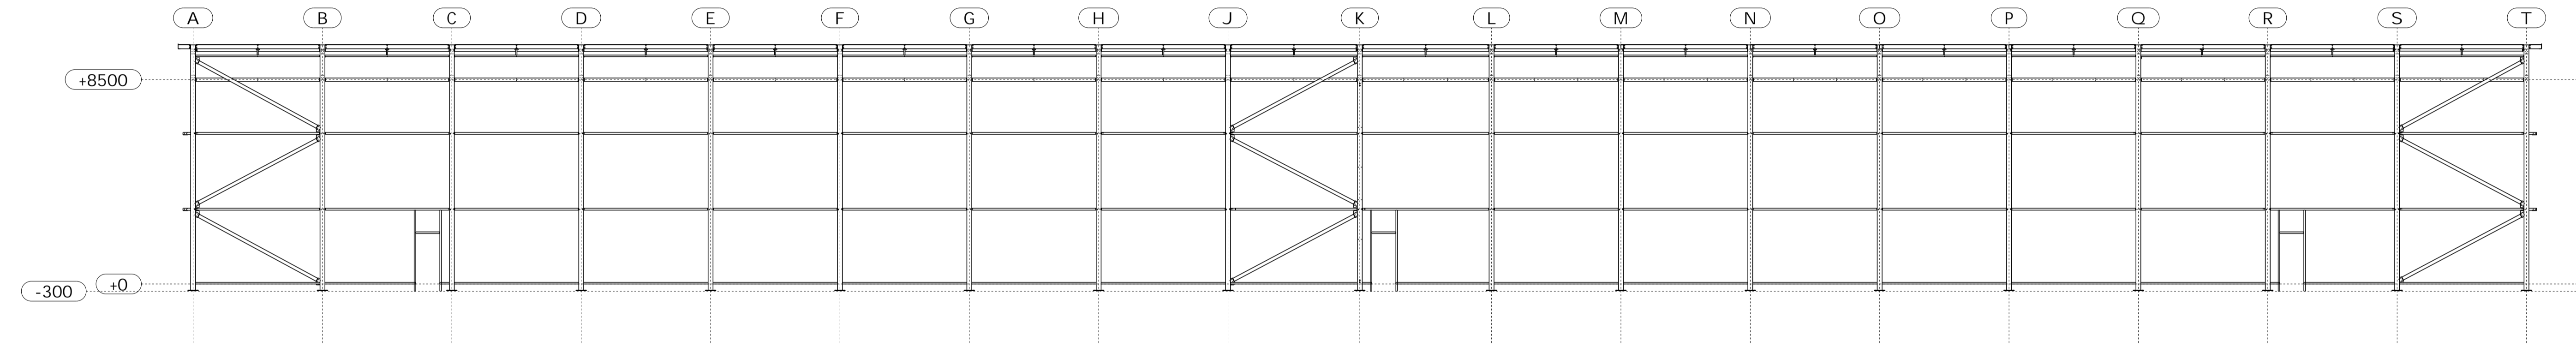

ELEVATION ON GL 1

ELEVATION ON GL 6

ELEVATION ON GL A

ELEVATION ON GL T SIMILAR

REV MARK	REVISION DESCRIPTION	REVISION DATE
 <b>Morgan's of Usk Ltd</b> Woodside Works, Usk, Monmouthshire, NP15 1SS		PUFFIN PRODUCE BOX STORE
<b>DRAWING TITLE</b>	Elevations	
<b>CONTRACT</b>	PUFFIN PRODUCE BOX STORE	
<b>MODELLED BY</b>	MM	<b>ISSUE DATE</b>
<b>CONTRACT NO</b>	8295	<b>SCALE</b> 1:50
<b>DRAWING No</b>	-MOU--DR-X-	<b>REVISION No.</b>