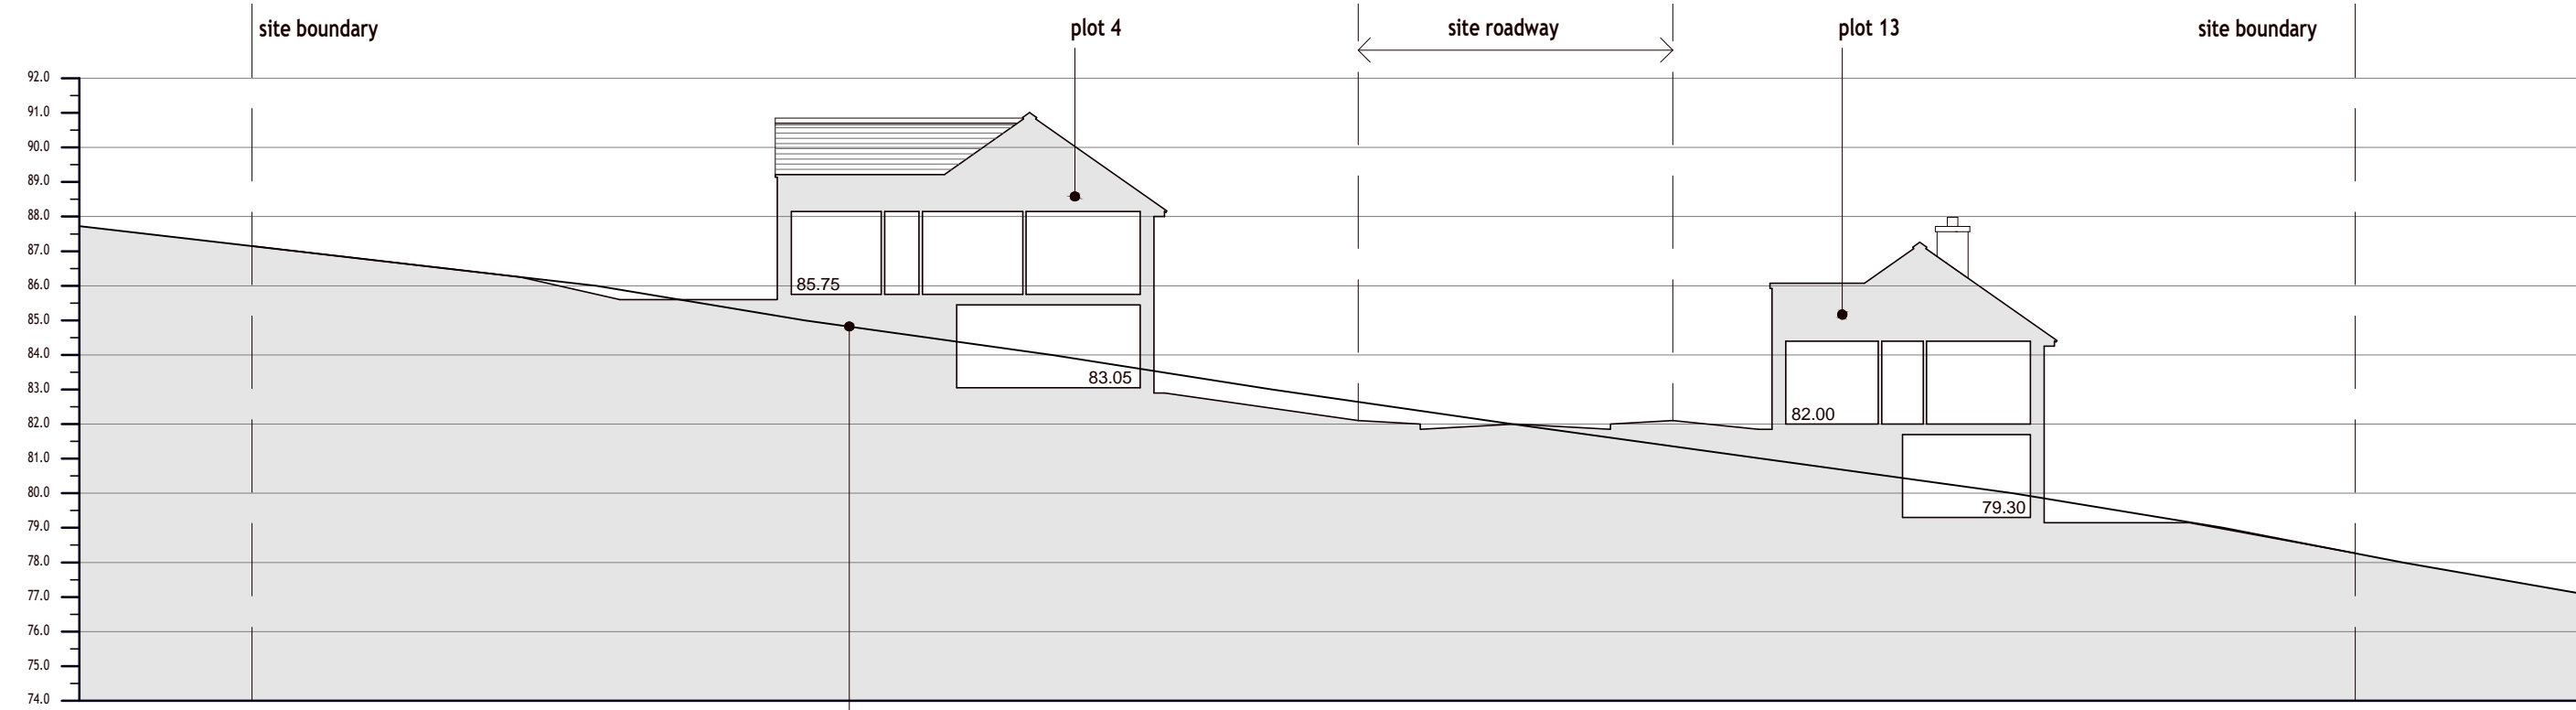

This Drawing is Copyright.

Note: All dimensions to be checked on site and not to be scaled from drawing.

AMENDMENTS:

Revision	Date

SECTION A - A

existing site levels shown dotted

SECTION B - B

existing site levels shown dotted

BUCKMASTERBATCUP
Architects Ltd.

CLIENT:
Mr. Duncan Foster

PROJECT TITLE:
**Land At Parc Y Delyn
Carmarthen**

DRAWING TITLE:
Site Sections

SCALE: **1:200 on A2** | DATE: **Oct. 2020**

SWANSEA
70 Walter Road
Swansea, SA1 4QA
T - 01792 466060
F - 01792 644646
www.bbarch.co.uk
info@bbarch.co.uk