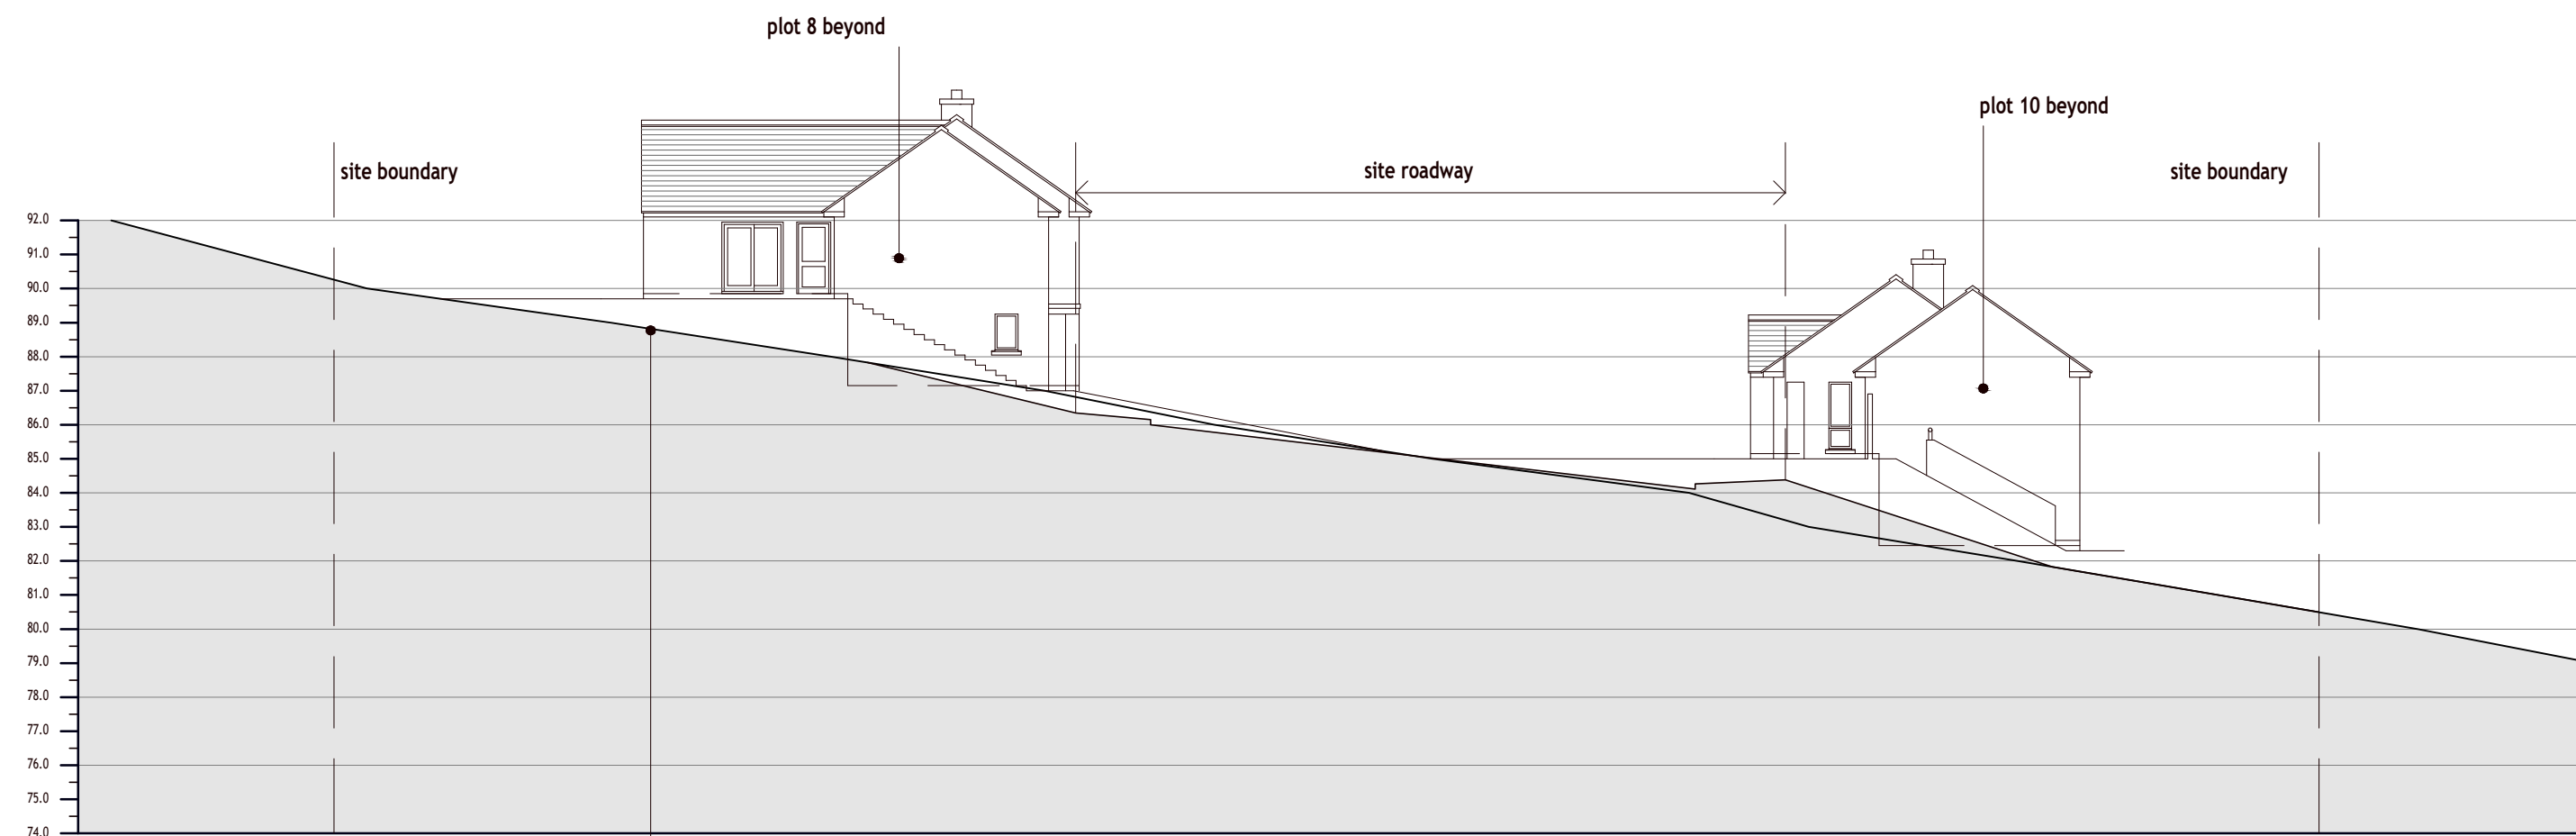

This Drawing is Copyright.

Note: All dimensions to be checked on site and not to be scaled from drawing.

AMENDMENTS:

Revision	Date

SECTION A - A

existing site levels shown dotted

SECTION B - B

existing site levels shown dotted

BUCKMASTERBATCUP
Architects Ltd.

CLIENT:
Mr. Duncan Foster

PROJECT TITLE:
**Land At Parc Y Delyn
Carmarthen**

DRAWING TITLE:
Site Sections

SCALE: **1:200 on A2** | DATE: **Oct. 2020**

SWANSEA
70 Walter Road
Swansea, SA1 4QA
T - 01792 466060
F - 01792 644646
www.bbarch.co.uk
info@bbarch.co.uk